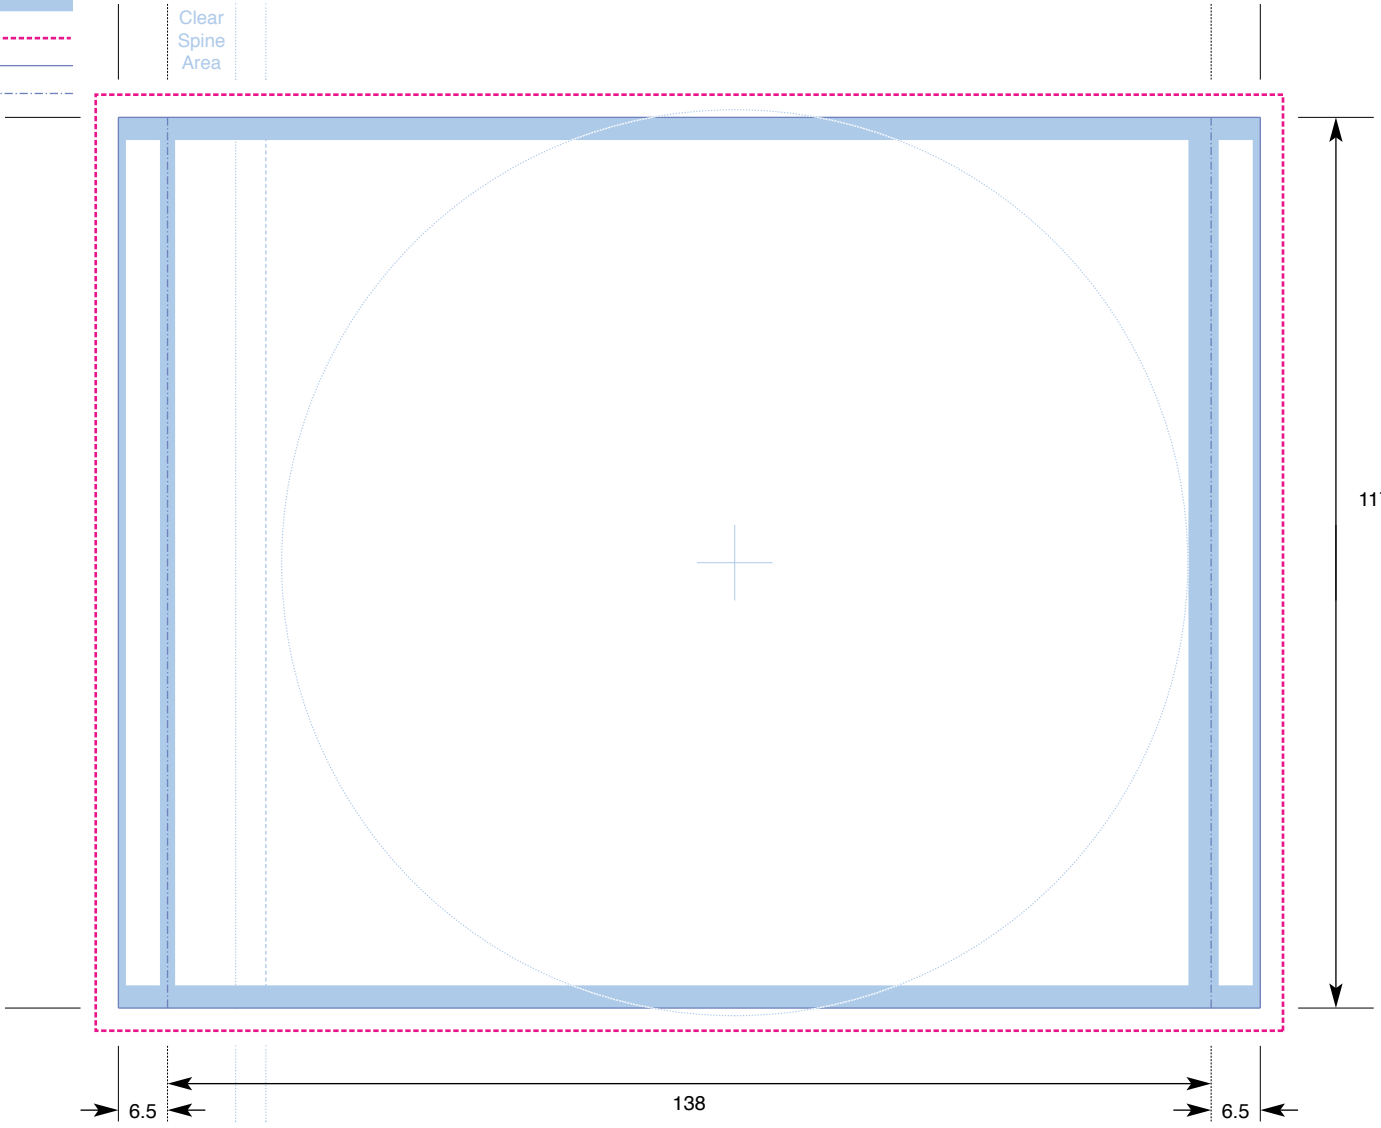

Inside Backinlay (clear tray)

Key:

- No text area
- Bleed
- Trim
- Fold

Clear
Spine
Area

117.8

138

6.5

6.5